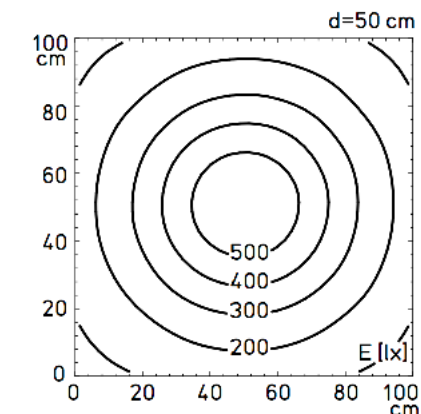

TEKNISKE DATA

- LED technology
- Colour temperature neutral white 4000 K
- Colour rendering Ra > 80
- Light deflection by reflector
- Housing made of colourless anodised aluminium and black plastic
- PMMA screen
- Flexible metal tube for at least 20000 motions
- Illuminated touch key integrated into the luminaire head for On/Off and dimming
- Degree of protection IP20; protection class I
- Supplied with approx. 2.5 m connecting cable and plug-in power supply with plug type CEE 7/16 (Euro plug), BS 1363 and NEMA 1-15P
- Various fasteners as accessories

FLEKSARM MINELA

DIMENSIONER

AFSTANDSMÅLING 50cm

Belysningsstryke 7W

100 - 240 V, 50/60 Hz/ Plug in Power Supply

FORBRUG	DIMENSIONER (mm)	SPECIEL FUNKTION	E_m/E_{max}^*	MODEL	ARTIKEL
LED 7 W	-	-	268/575 lx ¹	SOL 1	112 929 000 - 005 953 21

* E_m = medium belysningsstyrke; E_{max} = maksimal belysningsstyrke
1 Måleområde 100 cm x 100 cm /måleafstand 50cm

INDUSTRIKOMPONENTER A/S

Energivej 33 DK-2750 Ballerup
Tlf: +45 5672 0000 Fax: +45 5672 0005