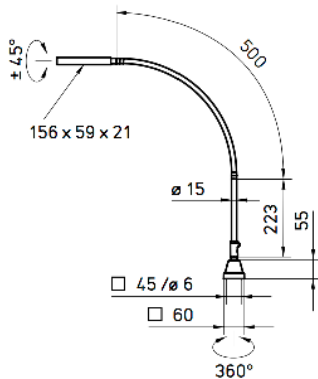

TEKNISKE DATA

- LED technology
- Colour temperature neutral white 4000 K
- Colour rendering Ra > 80
- Light deflection by reflector
- Housing made of colourless anodised aluminium and black plastic
- PMMA screen
- Flexible metal tube for at least 20000 motions
- Illuminated touch key integrated into the luminaire head for On/Off and dimming
- Degree of protection IP20; protection class I
- Supplied with approx. 2.5 m connecting cable and plug-in power supply with plug type CEE 7/16 (Euro plug), BS 1363 and NEMA 1-15P
- Various fasteners as accessories

FLEKSARM MINELA

DIMENSIONER

AFSTANDSMÅLING 50cm

Belysningsstryke 7W

100 - 240 V, 50/60 Hz/ Plug in Power Supply

FORBRUG	DIMENSIONER (mm)	SPECIEL FUNKTION	E_m/E_{max}^*	MODEL	ARTIKEL
LED 7 W	-	-	268/575 lx ¹	SOL 1	112 929 000 - 005 953 21

* E_m = medium belysningsstyrke; E_{max} = maksimal belysningsstyrke
1 Måleområde 100 cm x 100 cm /måleafstand 50cm

INDUSTRIKOMPONENTER A/S

Energivej 33 DK-2750 Ballerup
Tlf: +45 5672 0000 Fax: +45 5672 0005